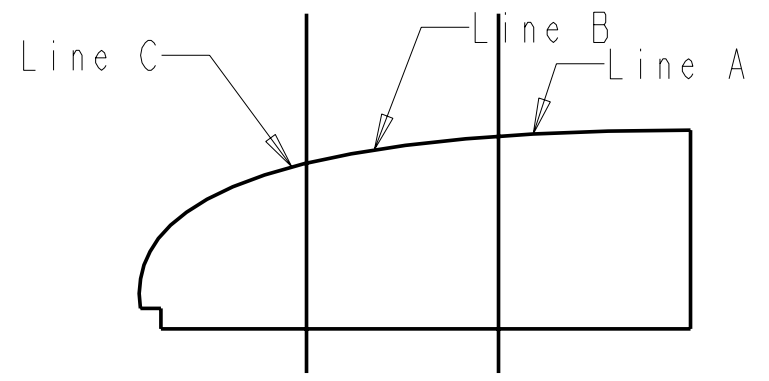

Make this template 20 inches wide and place 8 inches back from the firewall.

DESIGNER 04-Dec-07 Scott Watts	Super2	
Drawing Version 1	KRSuper2.com - all rights reserved 2007	
MATERIAL Cardboard	TITLE Firewall Support Template	
INTERPRET PER ANSI Y14.5	Pro/E Drawing File FORWARD_DECK_TEMPLATE	
ALL DIMENSIONS IN INCHES UNLESS SPECIFIED OTHERWISE	SIZE B	SCALE 0.143 SHEET 1 OF 1